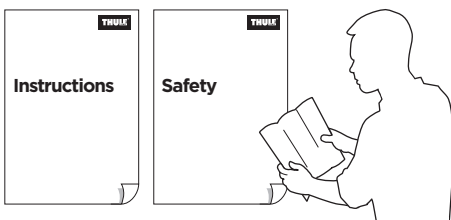

CITY CRASH

Complies with ISO norm

i

*** Max 15 kg**

22-80 mm

 **x4 = Max 60 kg** 

Max 30 kg

1st