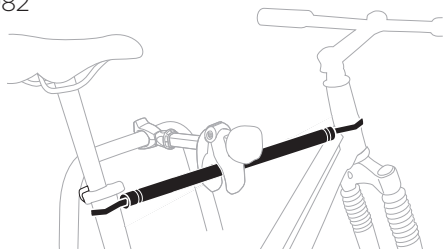

Thule One-Key System

- 450400**  (x4)
- 450600**  (x6)
- 450800**  (x8)
- 451200**  (x12)
- 451600**  (x16)

Thule Wheel Strap Locks

986

Thule Cable Lock

538

Thule Bike Frame Adapter

982