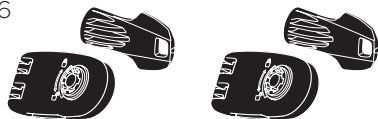

Thule One-Key System

- 450400**  (x4)
- 450600**  (x6)
- 450800**  (x8)
- 451200**  (x12)
- 451600**  (x16)

Thule Wheel Strap Locks

986

Thule Cable Lock

538

Thule Bike Frame Adapter

982