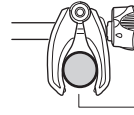

CITY CRASH

Complies with ISO norm

i

*** Max 15 kg**

22-80 mm

 **x4 = Max 60 kg** 

Max 30 kg

1st